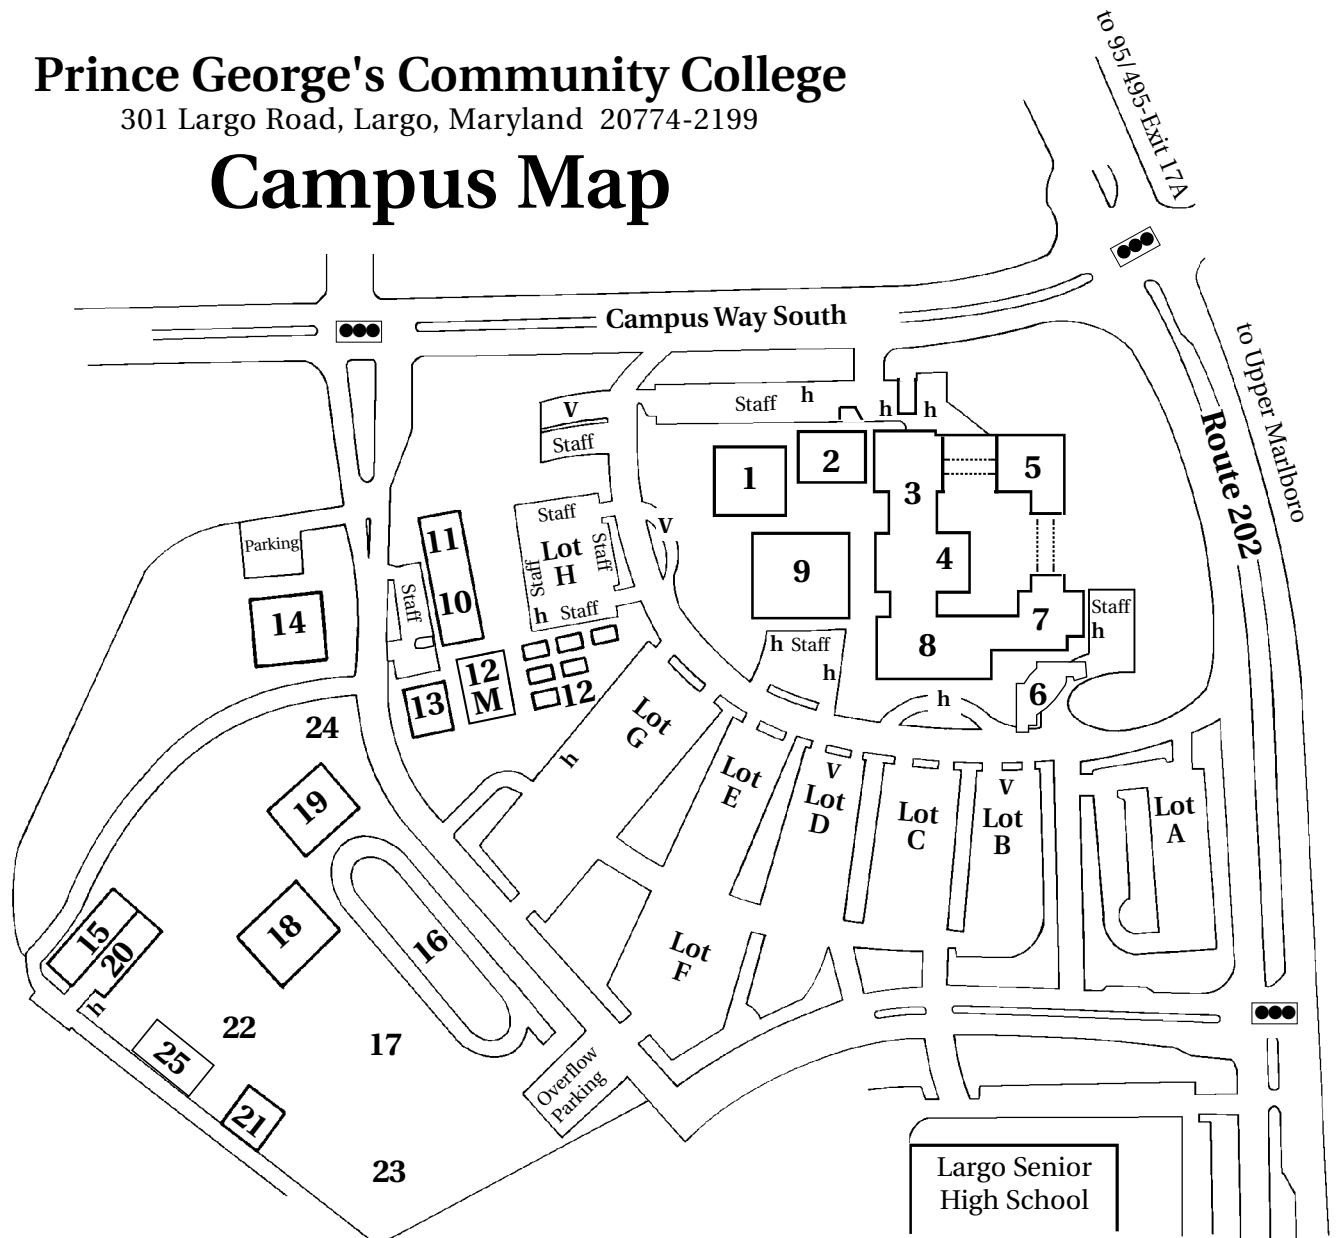

Directory

1. **Kent Hall**
Administration
Continuing Education
2. **Accokeek Hall**
Library
3. **Bladen Hall**
Admissions ()
Advising & Testing
Cashier
Financial Aid
Veterans Services
4. **Bladen Hall**
Campus Assessment Center
Tutoring/Writing/Grammar Center
Instructional Computer Services
5. **Largo Student Center**
Rennie Forum
Community Rooms A, B, and C
Bookstore
Campus Dining
6. **Chesapeake Hall**
7. **Lanham Hall**
8. **Marlboro Hall**
Marlboro Gallery
9. **Queen Anne Fine Arts**
Hallam Theatre
10. **Novak Field House**
11. **Robert I. Bickford Natatorium**
Pool/Racquetball Courts/Weight Room
12. **Temporaries**
- 12M. **Continuing Education Building**
13. **Steel Building**
14. **Childtime Children's Center**
15. **Physical Plant/Campus Police**
16. **Track/Soccer Field**
17. **Golf Range**
18. **Tennis Courts**
19. **Racquetball Courts**
20. **Auto Bay**
21. **Warehouse**
22. **Baseball Diamond**
23. **Softball Diamond**
24. **Picnic Area**
25. **Temporaries #1/#2**

Parking Lots

- A-H Students
 Staff Staff and Faculty only
 V Visitors only
 h Handicapped

Prince George's Community College

301 Largo Road, Largo, Maryland 20774-2199

Campus Map

Take Capital Beltway 95/495-exit 17A East, 3.3 miles, or exit 15A East, 1.0 mile toward Upper Marlboro.